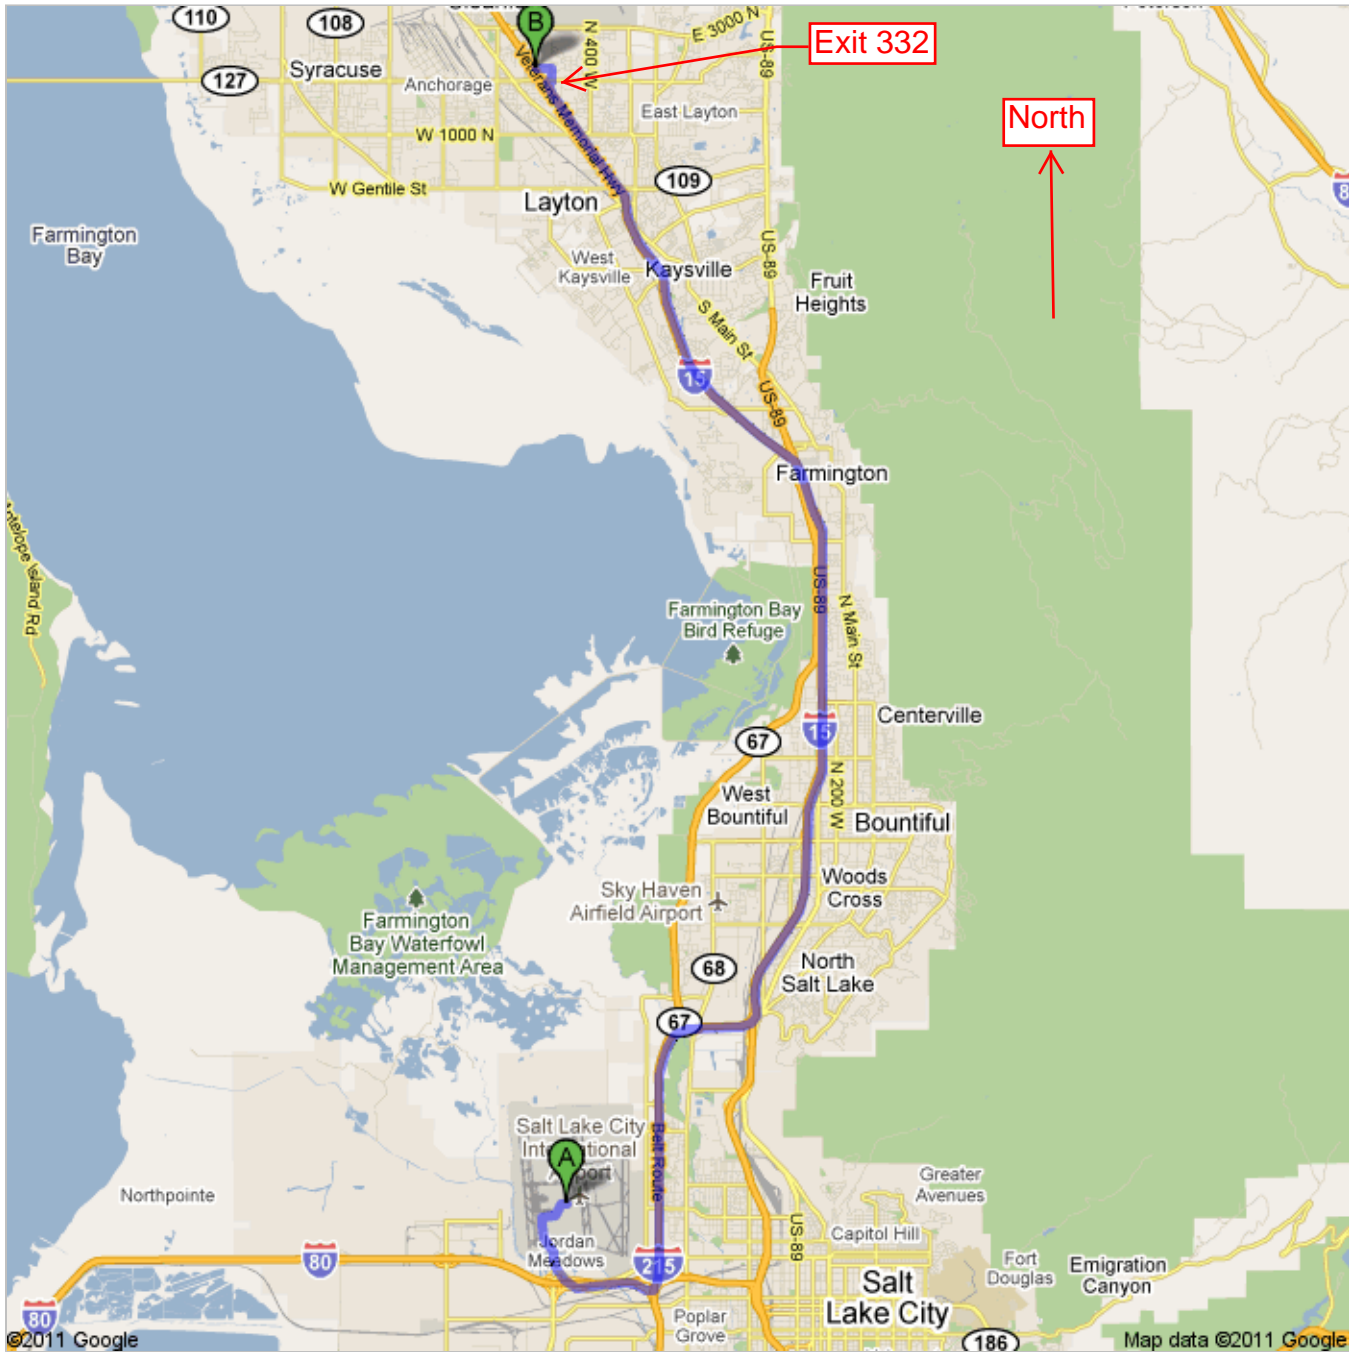

Directions to 1436 Legend Hills Dr, Clearfield,
UT 84015

30.3 mi – about 35 mins

We are located in suite 200, on the 2nd floor of bldg 1436,
in the Legend Hills office complex.

 **Salt Lake City International Airport**
776 N Terminal Dr, Salt Lake City, Utah 84116 - (801) 575-2401

1. Head **west** toward **N Terminal Dr** go 0.1 mi
total 0.1 mi
-  2. Slight right onto **Terminal Dr**
About 2 mins go 0.6 mi
total 0.8 mi
3. Continue onto **Crossbar Rd**
About 1 min go 0.4 mi
total 1.2 mi
-  4. Slight right toward **Terminal Dr** go 0.2 mi
total 1.3 mi
5. Continue straight onto **Terminal Dr** go 0.2 mi
total 1.5 mi
-  6. Take the **I-80 E** ramp on the left to **City Center/Ogden/Provo**
About 2 mins go 0.7 mi
total 2.2 mi
-  7. Keep left at the fork, follow signs for **I-80 E** and merge onto **I-80 E**
About 2 mins go 1.0 mi
total 3.1 mi
-  8. Take exit **117** toward **I-215 N/Ogden**
About 1 min go 1.0 mi
total 4.1 mi
-  9. Merge onto **I-215 N**
About 6 mins go 6.4 mi
total 10.5 mi
-  10. Merge onto **I-15 N**
About 17 mins go 18.9 mi
total 29.5 mi
-  11. Take exit **332** for **UT-108/Antelope Dr** go 0.2 mi
total 29.7 mi
-  12. Turn right onto **W 2000 N/W Antelope Dr** go 394 ft
total 29.8 mi
-  13. Take the 1st left onto **N 1200 W/University Park Blvd**
About 1 min go 0.3 mi
total 30.0 mi
-  14. Take the 1st left onto **E 1450 S**
Destination will be on the right
About 1 min go 0.3 mi
total 30.3 mi

 **1436 Legend Hills Dr, Clearfield, UT 84015**

These directions are for planning purposes only. You may find that construction projects, traffic, weather, or other events may cause conditions to differ from the map results, and you should plan your route accordingly. You must obey all signs or notices regarding your route.

Map data ©2011 Google

Directions weren't right? Please find your route on maps.google.com and click "Report a problem" at the bottom left.